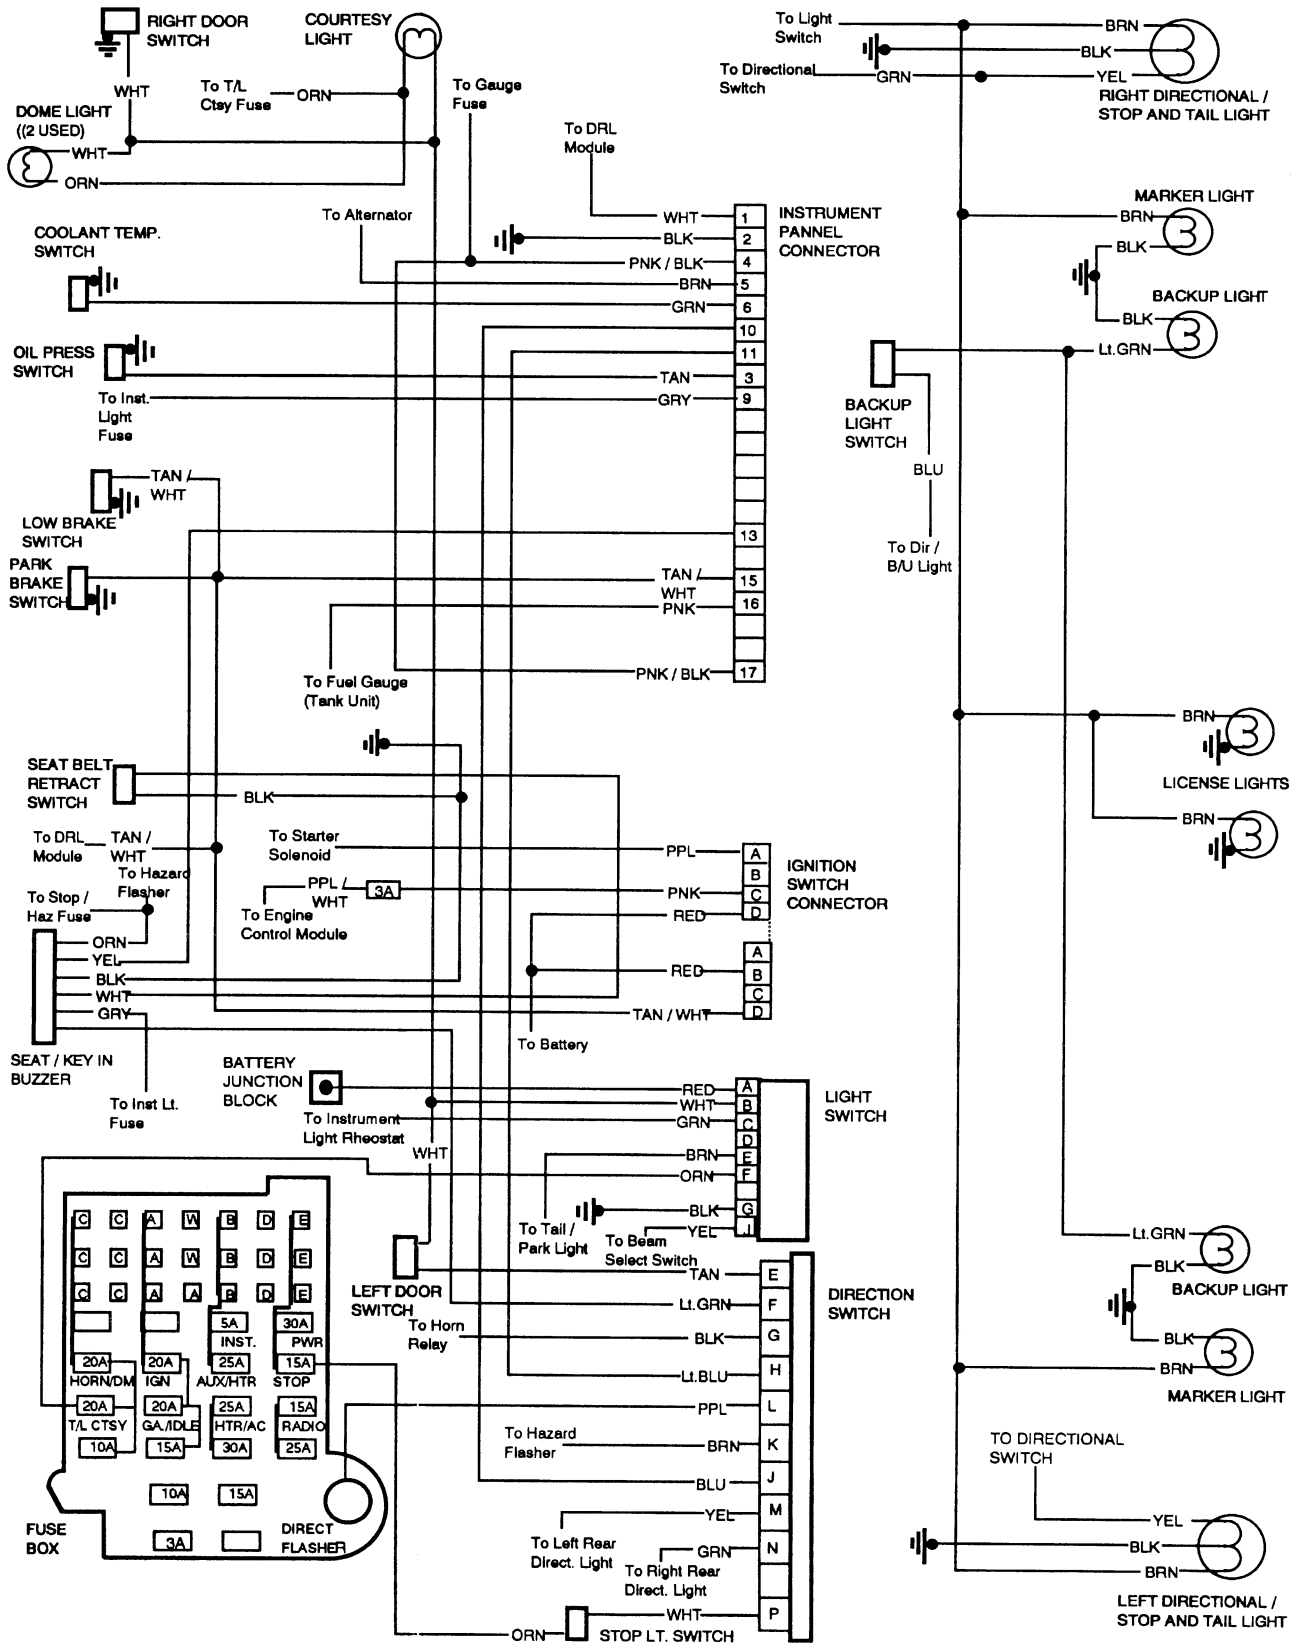

1991 GM-R/V SERIES WIRING SCHEMATIC

DIAGRAM 8